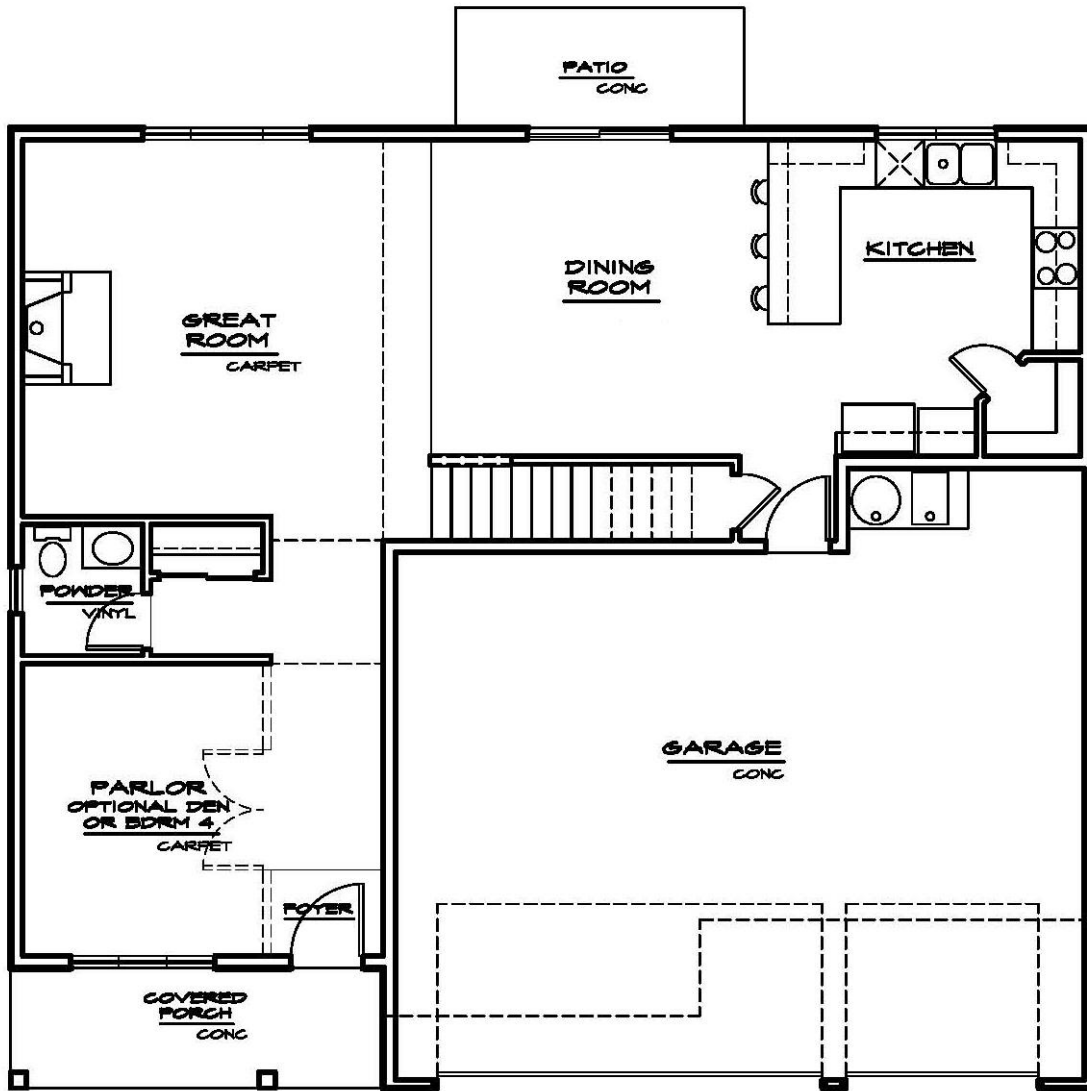

IDAHO POINT

WENATCHEE

2,017 Square Feet, Two Story, Three Bedrooms, Two Bathrooms, Bonus Room, Parlor or Optional Fourth Bedroom, Three Car Garage

IDAHO POINT

WENATCHEE

2,017 Square Feet, Two Story, Three Bedrooms, Two Bathrooms, Bonus Room, Parlor or Optional Fourth Bedroom, Three Car Garage

LOWER FLOOR PLAN

IDAHO POINT

WENATCHEE

2,017 Square Feet, Two Story, Three Bedrooms, Two Bathrooms, Bonus Room, Parlor or Optional Fourth Bedroom, Three Car Garage

UPPER FLOOR PLAN