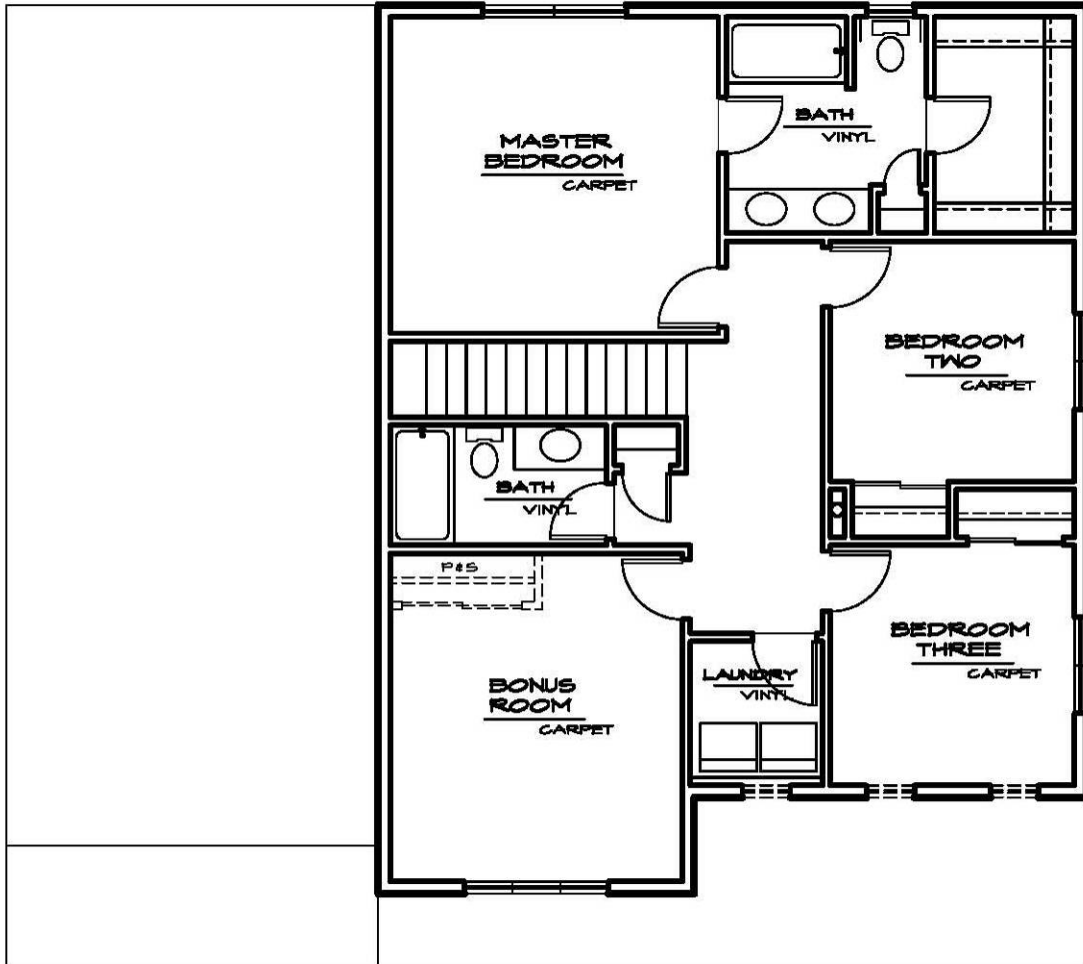

IDAHO POINT

WENATCHEE

2,017 Square Feet, Two Story, Three Bedrooms, Two Bathrooms, Bonus Room, Parlor or Optional Fourth Bedroom, Three Car Garage

IDAHO POINT

WENATCHEE

2,017 Square Feet, Two Story, Three Bedrooms, Two Bathrooms, Bonus Room, Parlor or Optional Fourth Bedroom, Three Car Garage

LOWER FLOOR PLAN

IDAHO POINT

WENATCHEE

2,017 Square Feet, Two Story, Three Bedrooms, Two Bathrooms, Bonus Room, Parlor or Optional Fourth Bedroom, Three Car Garage

UPPER FLOOR PLAN