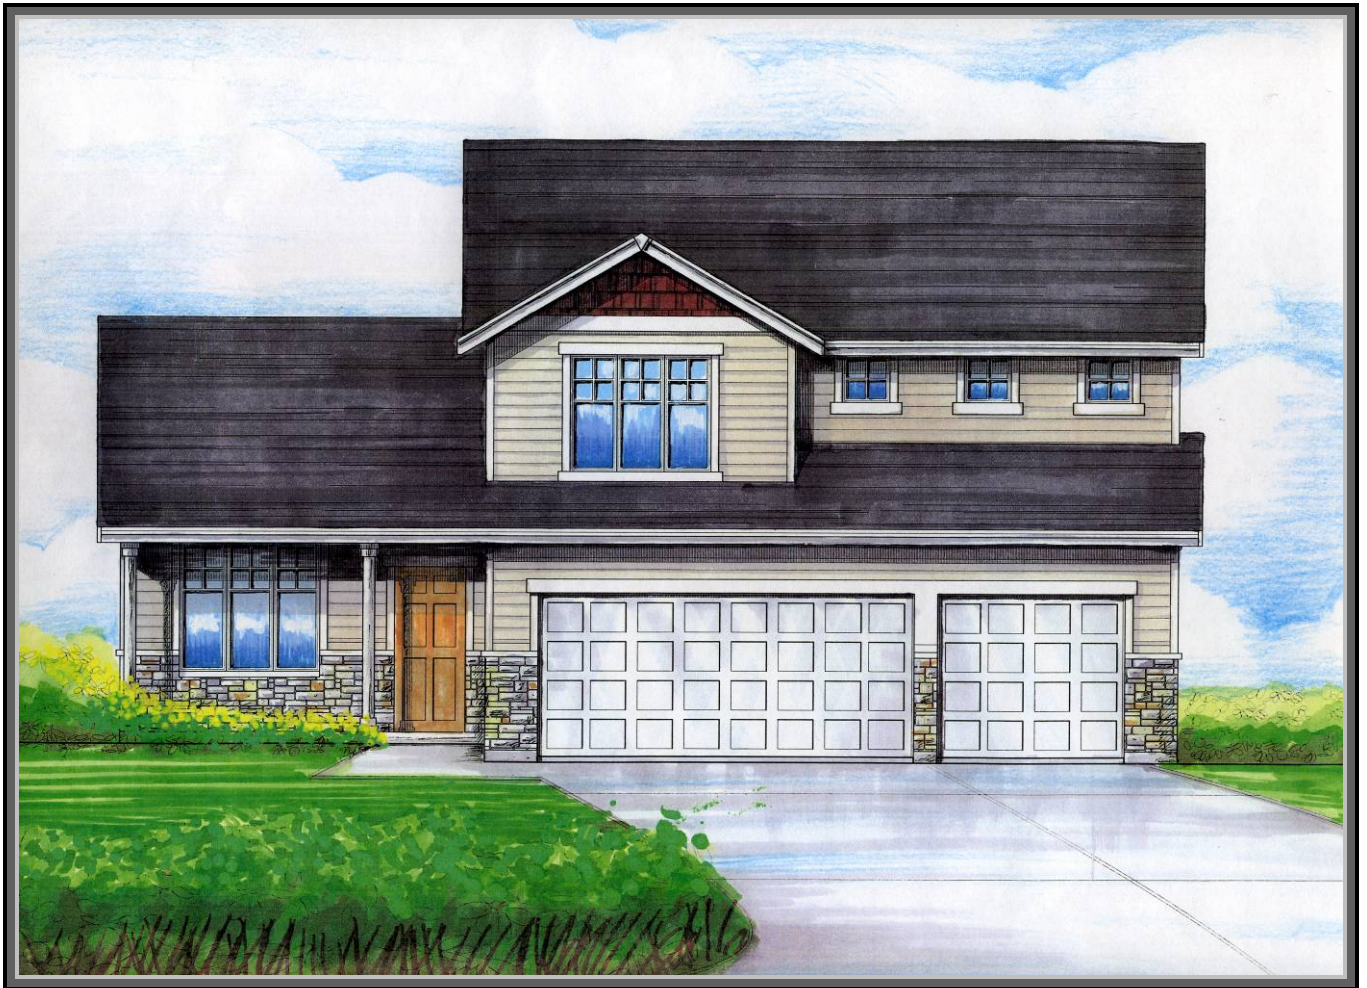

IDAHO POINT

WENATCHEE

2,017 Square Feet, Two Story, Three Bedrooms, Two Bathrooms, Bonus Room, Parlor or Optional Fourth Bedroom, Three Car Garage

IDAHO POINT

WENATCHEE

2,017 Square Feet, Two Story, Three Bedrooms, Two Bathrooms, Bonus Room, Parlor or Optional Fourth Bedroom, Three Car Garage

LOWER FLOOR PLAN

IDAHO POINT

WENATCHEE

2,017 Square Feet, Two Story, Three Bedrooms, Two Bathrooms, Bonus Room, Parlor or Optional Fourth Bedroom, Three Car Garage

UPPER FLOOR PLAN