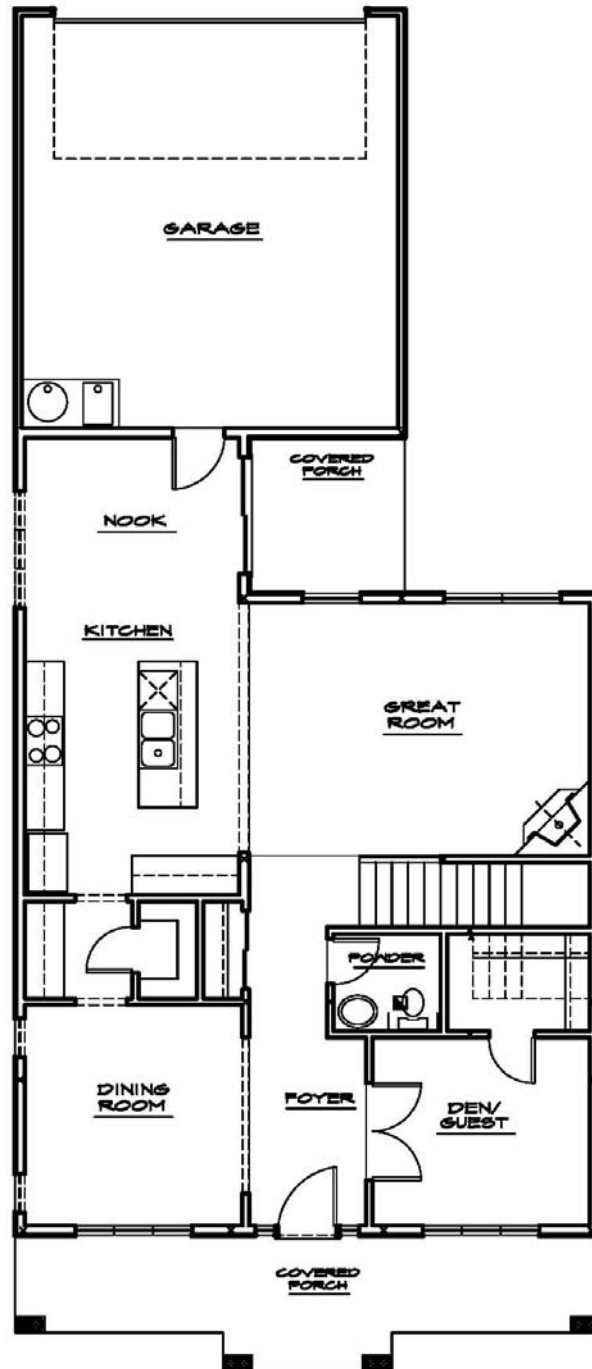

IDAHO POINT

SKAGIT

2,180 Square Feet, Alley Entry, Two Story, Four Bedrooms, Three Bathrooms, Formal Dining Room, Den (optional bedroom)

IDAHO POINT

SKAGIT

2,180 Square Feet, Alley Entry, Two Story, Four Bedrooms, Three Bathrooms, Formal Dining Room, Den (optional bedroom)

MAIN FLOOR PLAN

IDAHO POINT

SKAGIT

2,180 Square Feet, Alley Entry, Two Story, Four Bedrooms, Three Bathrooms, Formal Dining Room, Den (optional bedroom)

UPPER FLOOR PLAN