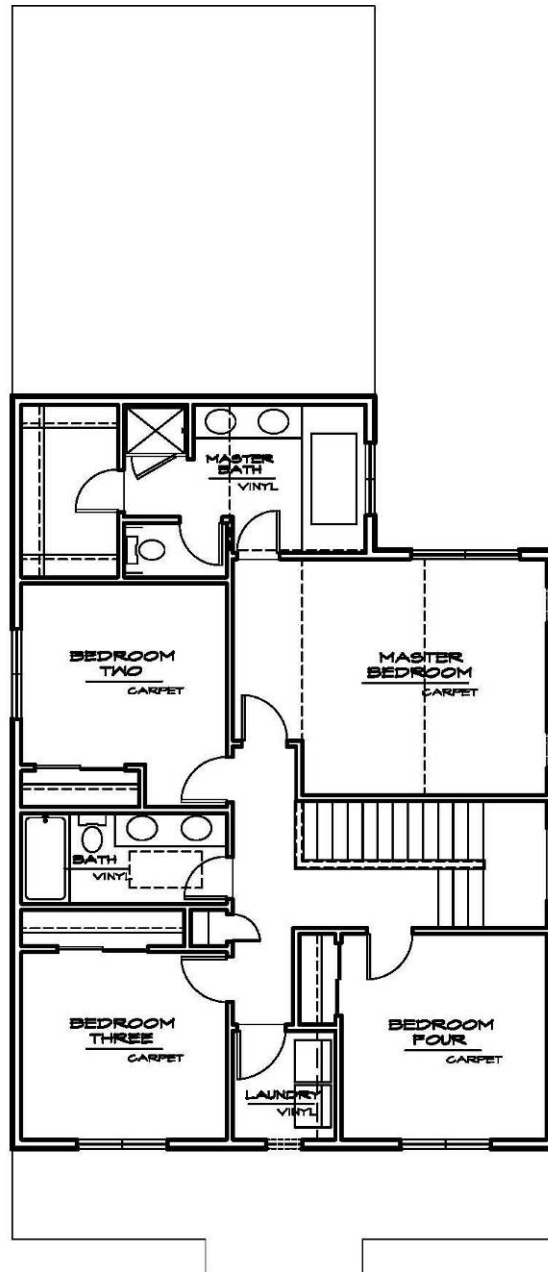

IDAHO POINT

SKAGIT

2,180 Square Feet, Alley Entry, Two Story, Four Bedrooms, Three Bathrooms, Formal Dining Room, Den (optional bedroom)

IDAHO POINT

SKAGIT

2,180 Square Feet, Alley Entry, Two Story, Four Bedrooms, Three Bathrooms, Formal Dining Room, Den (optional bedroom)

MAIN FLOOR PLAN

IDAHO POINT

SKAGIT

2,180 Square Feet, Alley Entry, Two Story, Four Bedrooms, Three Bathrooms, Formal Dining Room, Den (optional bedroom)

UPPER FLOOR PLAN