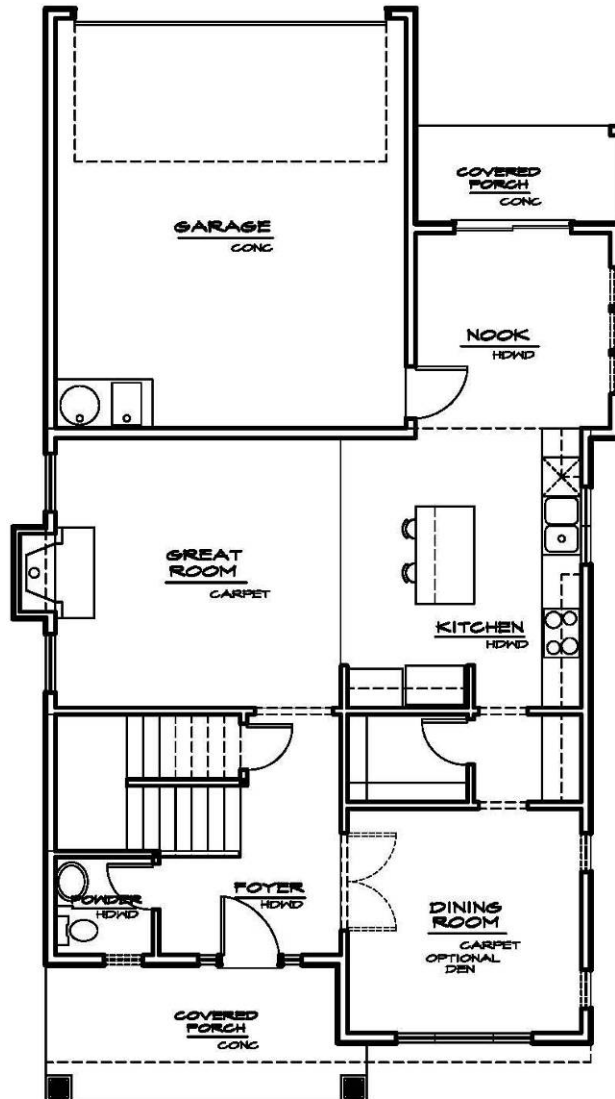

## QUINALT

1,778 Square Feet, Alley Entry, Two Story, Three Bedroom, Two and a Half Bathrooms, Formal Dining Room (optional den)

# IDAHO POINT

## QUINALT

1,778 Square Feet, Alley Entry, Two Story, Three Bedroom, Two and a Half Bathrooms, Formal Dining Room (optional den)

MAIN FLOOR PLAN

## QUINALT

1,778 Square Feet, Alley Entry, Two Story, Three Bedroom, Two and a Half Bathrooms, Formal Dining Room (optional den)

UPPER FLOOR PLAN