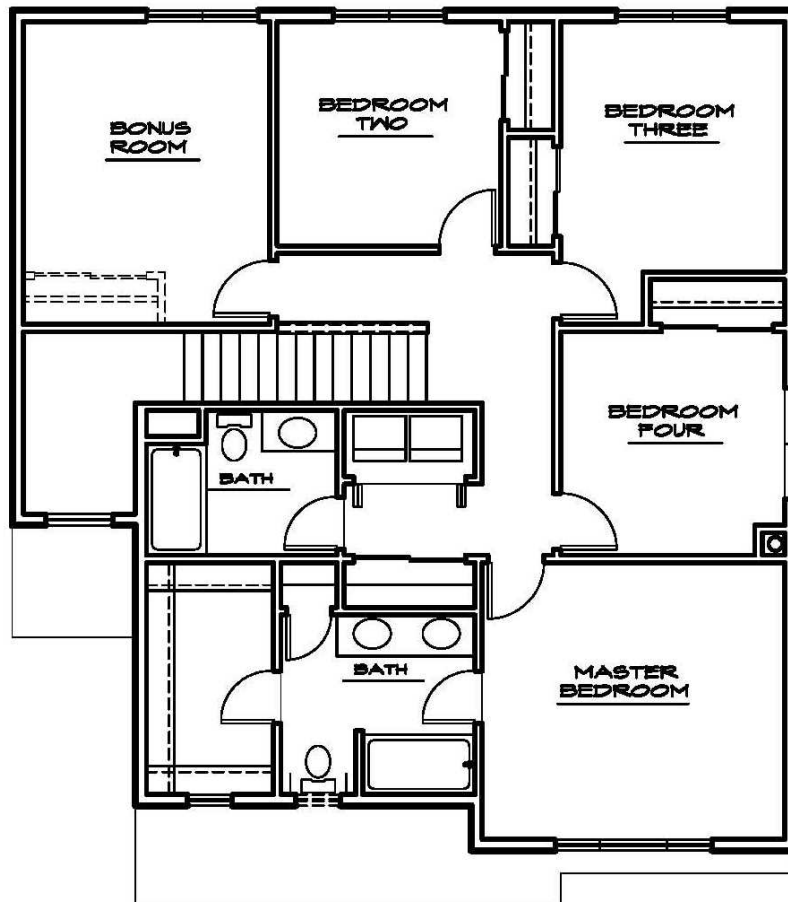

WILLOW

1,776 Square Feet, Two-Story, Four Bedrooms, Bonus Room, 2-1/2 Bathrooms

*Available colors are on site with the site agent

**Shake version shown. Also available with "Board and Batten" siding in the gables

WILLOW

1,776 Square Feet, Two-Story, Four Bedrooms, Bonus Room, 2-1/2 Bathrooms

Main Floor Plan

*Please ask our sales agents for a list of upgrades available for the Poplar plan specifically

WILLOW

1,776 Square Feet, Two-Story, Four Bedrooms, Bonus Room, 2-1/2 Bathrooms

Upper Floor Plan

*Please ask our sales agents for a list of upgrades available for the Poplar plan specifically