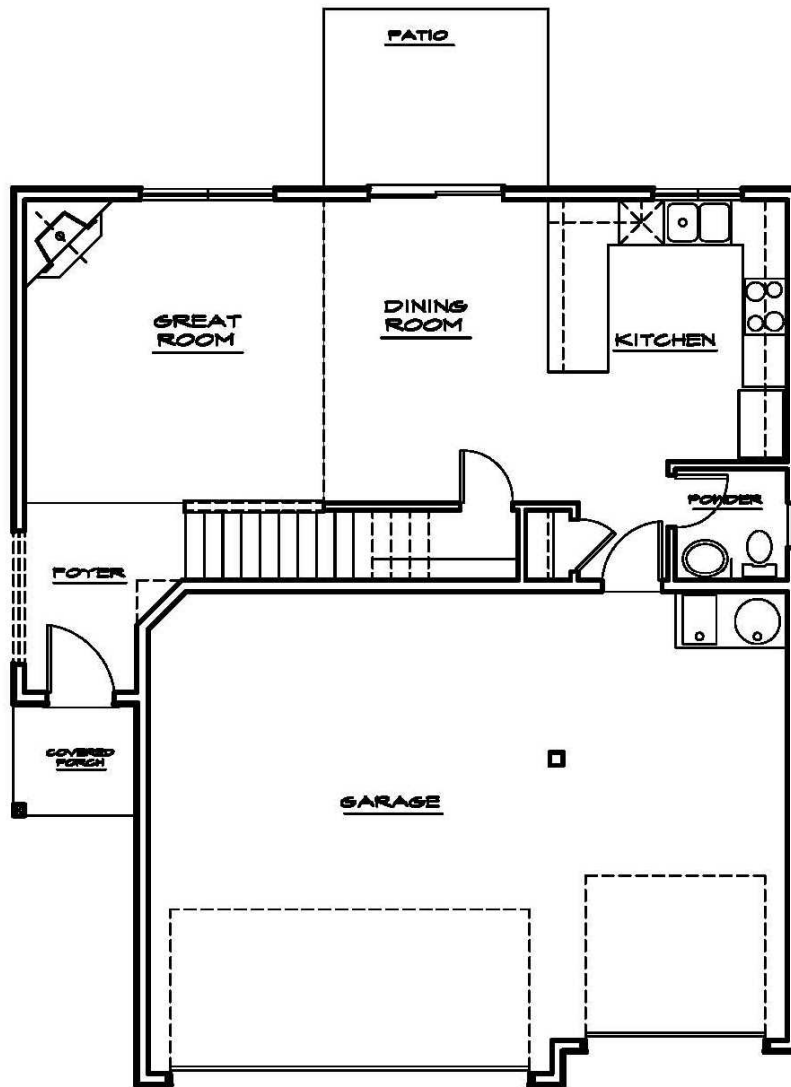

WILLOW

1,776 Square Feet, Two-Story, Four Bedrooms, Bonus Room, 2-1/2 Bathrooms

*Available colors are on site with the site agent

**Shake version shown. Also available with "Board and Batten" siding in the gables

WILLOW

1,776 Square Feet, Two-Story, Four Bedrooms, Bonus Room, 2-1/2 Bathrooms

Main Floor Plan

*Please ask our sales agents for a list of upgrades available for the Poplar plan specifically

WILLOW

1,776 Square Feet, Two-Story, Four Bedrooms, Bonus Room, 2-1/2 Bathrooms