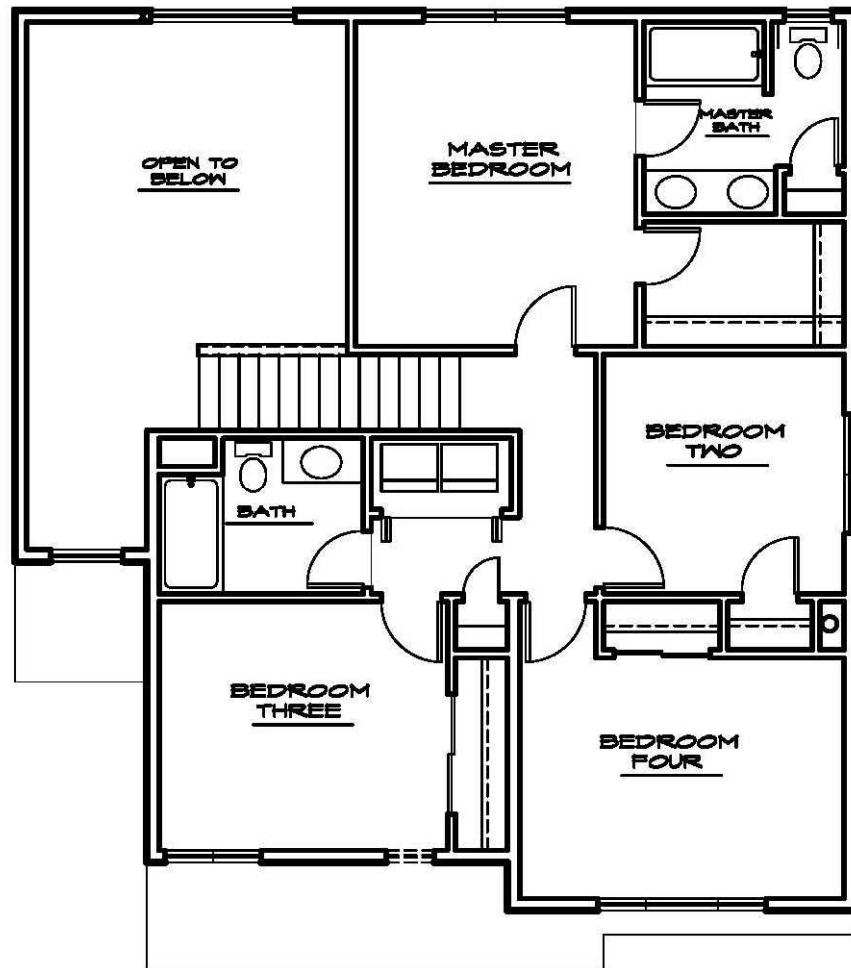

# TAMARACK

1,570 Square Feet, Two-Story, Four Bedrooms, 2-1/2 Bathrooms

\*Available colors are on site with the site agent

\*\*Shake version shown. Also available with "Board and Batten" siding in the gables

# TAMARACK

1,570 Square Feet, Two-Story, Four Bedrooms, 2-1/2 Bathrooms

**Main Floor Plan**

\*Please ask our sales agents for a list of upgrades available for the Poplar plan specifically

# TAMARACK

1,570 Square Feet, Two-Story, Four Bedrooms, 2-1/2 Bathrooms

Upper Floor Plan

\*Please ask our sales agents for a list of upgrades available for the Poplar plan specifically