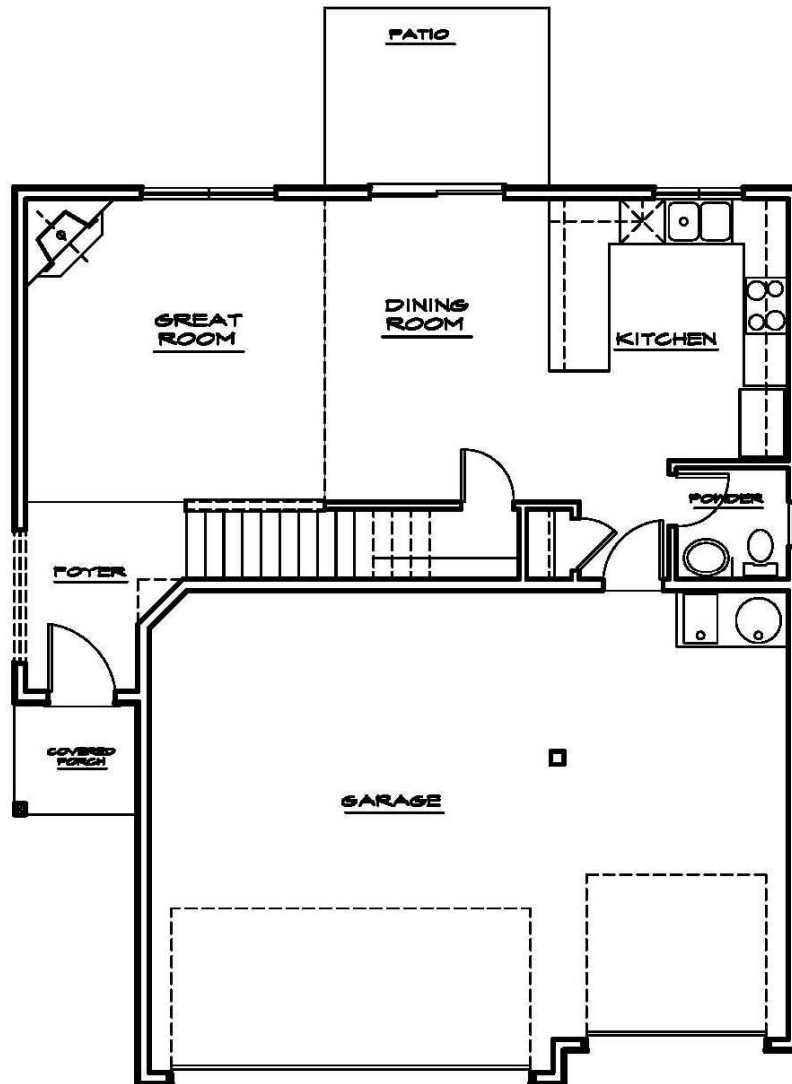

# TAMARACK

1,570 Square Feet, Two-Story, Four Bedrooms, 2-1/2 Bathrooms

\*Available colors are on site with the site agent

\*\*Shake version shown. Also available with "Board and Batten" siding in the gables

# TAMARACK

1,570 Square Feet, Two-Story, Four Bedrooms, 2-1/2 Bathrooms

**Main Floor Plan**

\*Please ask our sales agents for a list of upgrades available for the Poplar plan specifically

# TAMARACK

1,570 Square Feet, Two-Story, Four Bedrooms, 2-1/2 Bathrooms

Upper Floor Plan

\*Please ask our sales agents for a list of upgrades available for the Poplar plan specifically