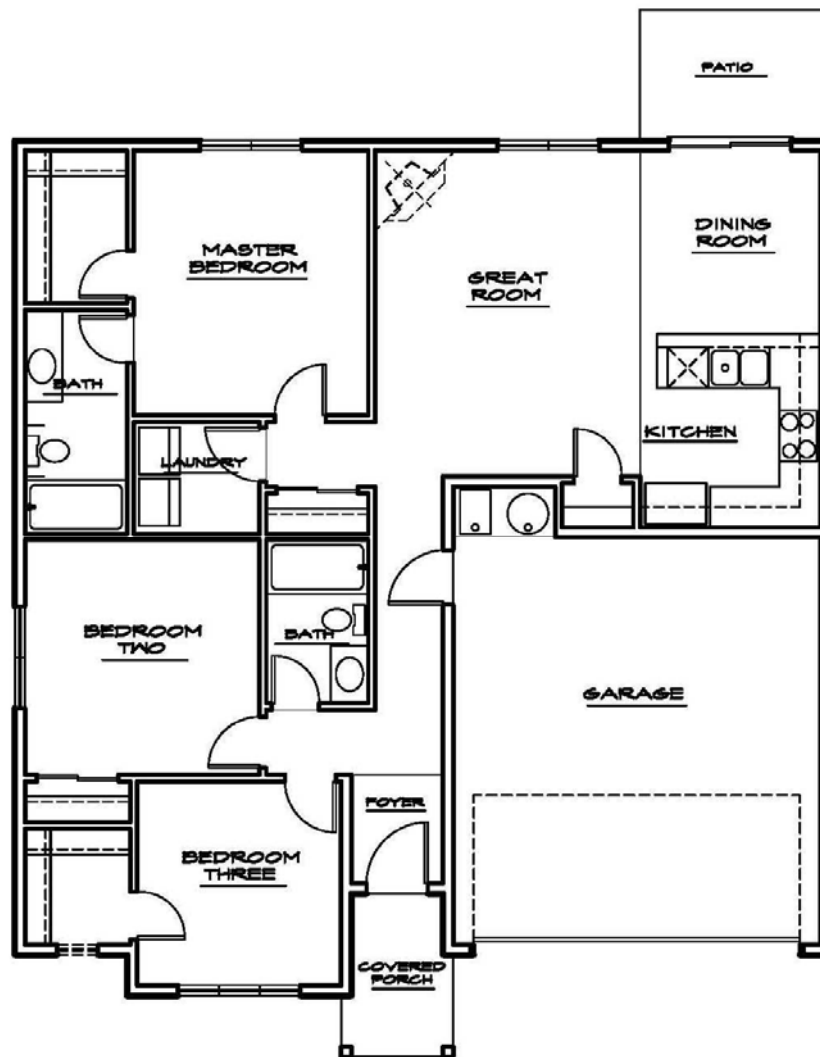

# PONDEROSA

1,215 Square Feet, Rambler, Three Bedrooms, Two Bathrooms

\*Available colors are on site with the site agent

\*\*Shake version shown. Also available with "Board and Batten" siding in the gables

# PONDEROSA

1,215 Square Feet, Rambler, Three Bedrooms, Two Bathrooms

Floor Plan

\*Please ask our sales agents for a list of upgrades available for the Poplar plan specifically