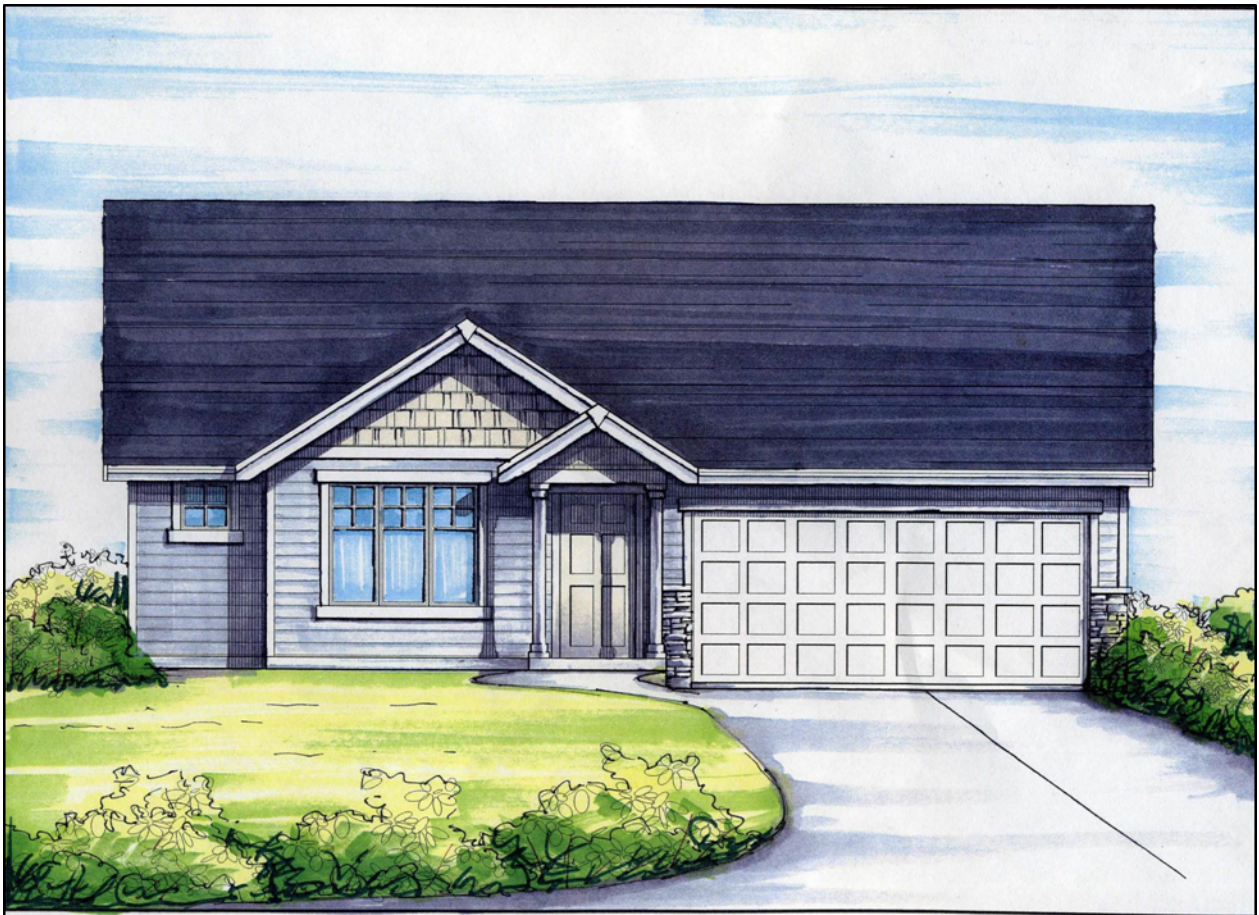

# PONDEROSA

1,215 Square Feet, Rambler, Three Bedrooms, Two Bathrooms

\*Available colors are on site with the site agent

\*\*Shake version shown. Also available with "Board and Batten" siding in the gables

# PONDEROSA

1,215 Square Feet, Rambler, Three Bedrooms, Two Bathrooms

Floor Plan

\*Please ask our sales agents for a list of upgrades available for the Poplar plan specifically