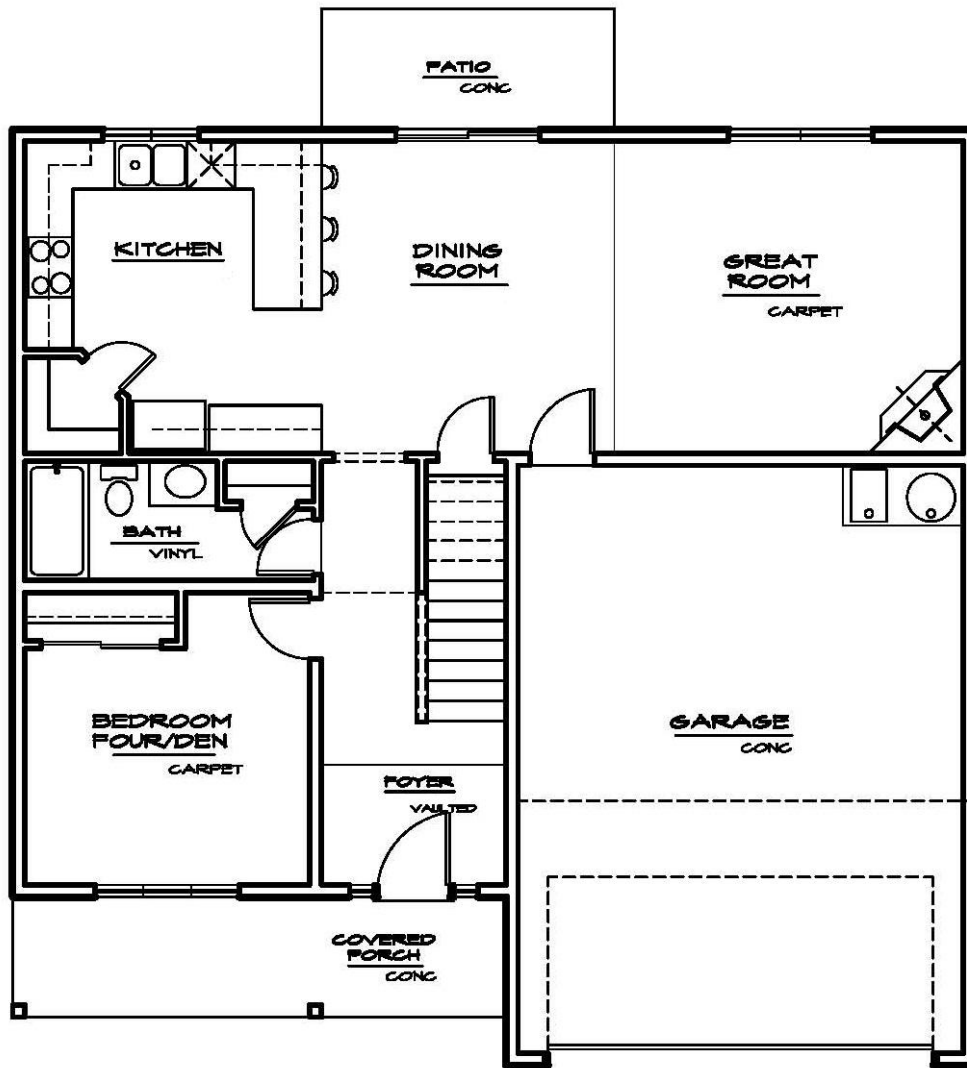

POPLAR

1,863 Square Feet, Two Story, Four Bedrooms, Three Bathrooms

*Available colors are on site with the site agent

**Shake version shown. Also available with "Board and Batten" siding in the gables

POPLAR

1,863 Square Feet, Two Story, Four Bedrooms, Three Bathrooms

Lower Floor Plan

*Please ask our sales agents for a list of upgrades available for the Poplar plan specifically

POPLAR

1,863 Square Feet, Two Story, Four Bedrooms, Three Bathrooms