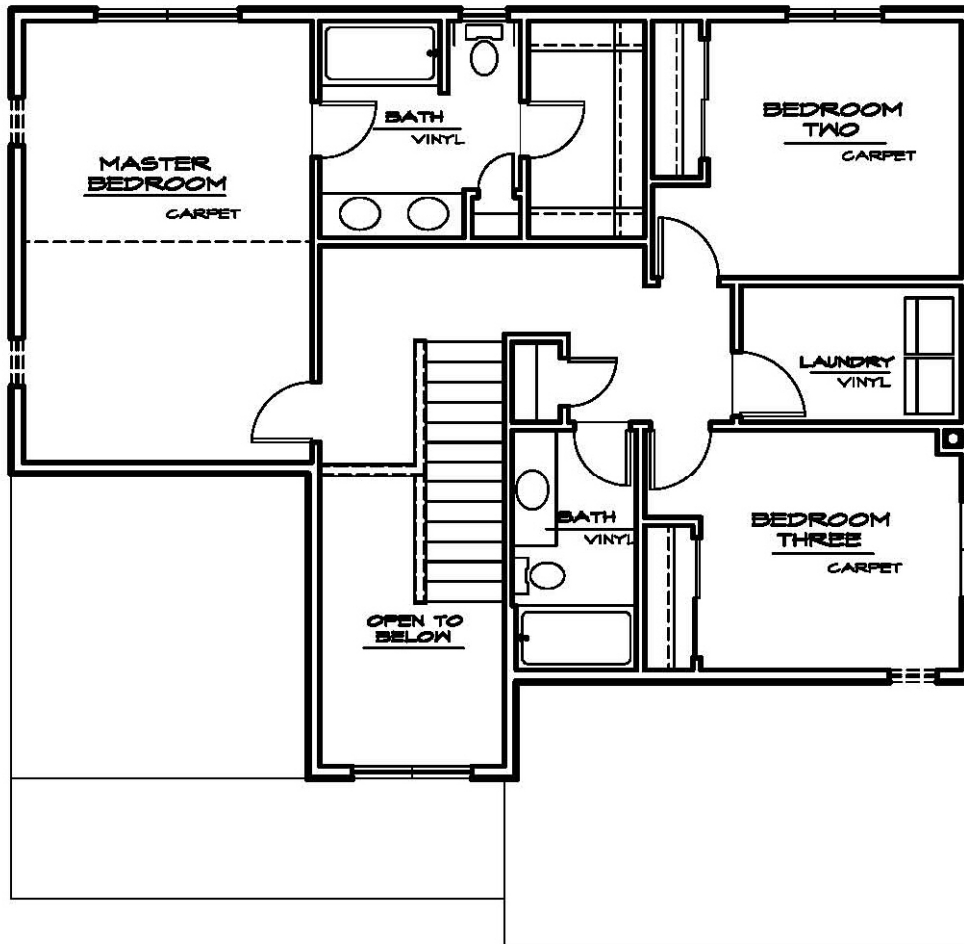

POPLAR

1,863 Square Feet, Two Story, Four Bedrooms, Three Bathrooms

*Available colors are on site with the site agent

**Shake version shown. Also available with "Board and Batten" siding in the gables

POPLAR

1,863 Square Feet, Two Story, Four Bedrooms, Three Bathrooms

Lower Floor Plan

*Please ask our sales agents for a list of upgrades available for the Poplar plan specifically

POPLAR

1,863 Square Feet, Two Story, Four Bedrooms, Three Bathrooms

Upper Floor Plan

*Please ask our sales agents for a list of upgrades available for the Poplar plan specifically