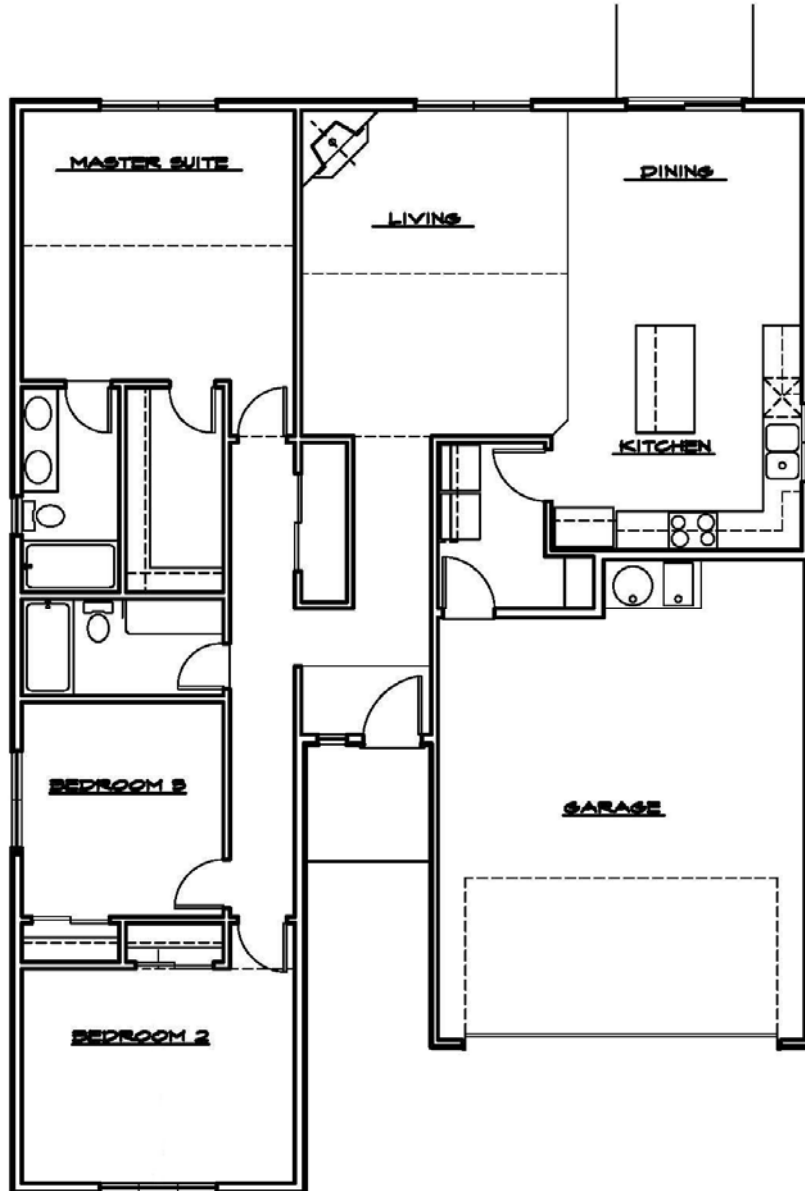

HEMLOCK

1,566 Square Feet, Single Story, Three Bedrooms, Two Bathrooms

*Available colors are on site with the site agent

**Shake version shown. Also available with "Board and Batten" siding in the gables

HEMLOCK

1,566 Square Feet, Single Story, Three Bedrooms, Two Bathrooms

*Please ask our sales agents for a list of upgrades available for the Hemlock plan specifically