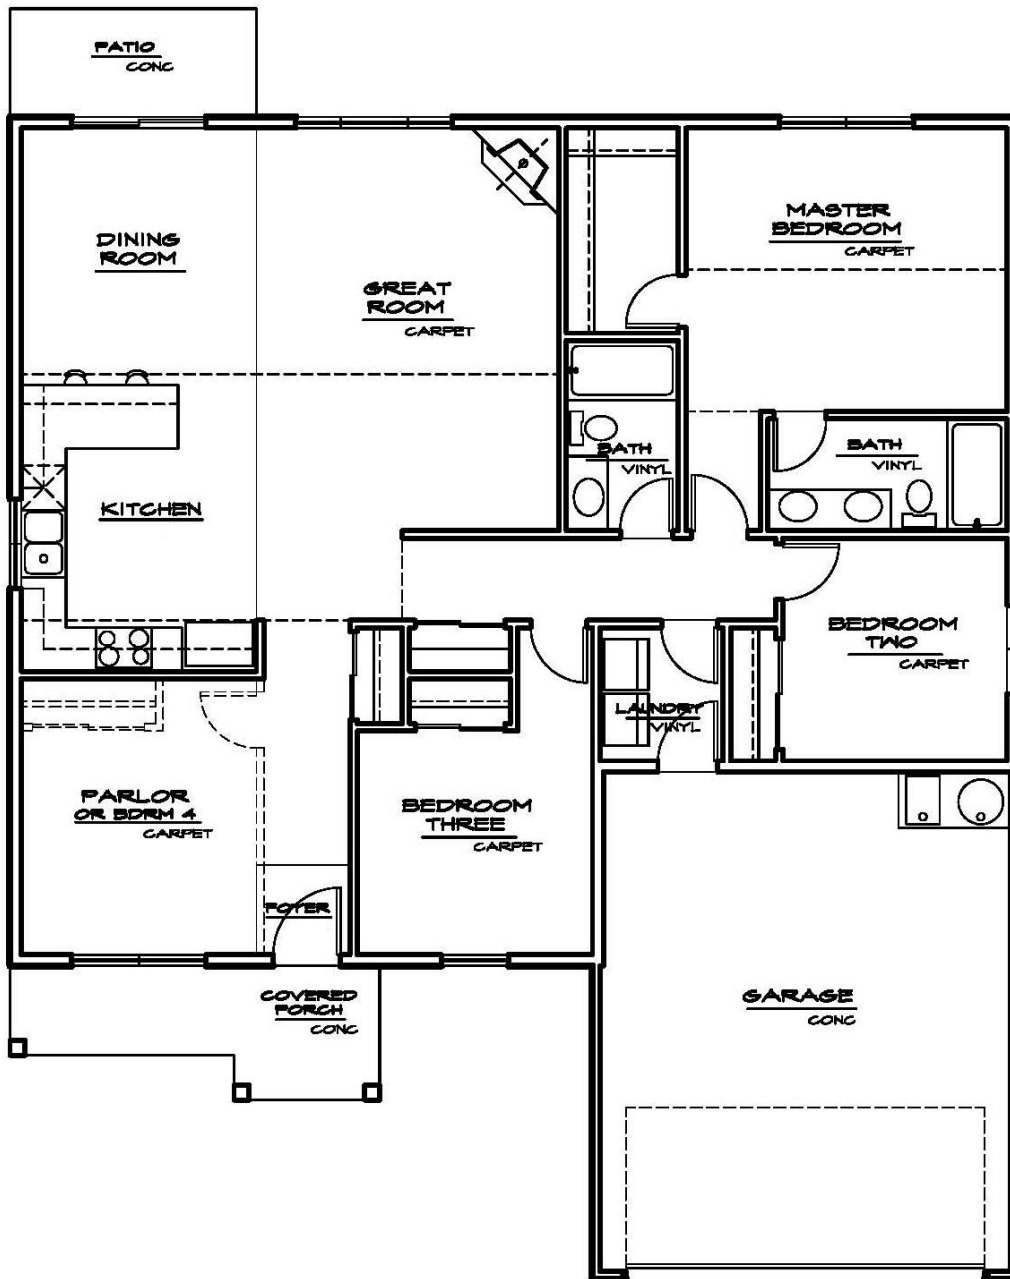

## ROSEWOOD

1,549 Square Feet, Single Story, Three Bedrooms, Two Bathrooms, Parlor  
or Optional Fourth Bedroom

\*Available colors are on site with the site agent

\*\*Shake version shown. Also available with "Board and Batten" siding in the gables

# ROSEWOOD

1,549 Square Feet, Single Story, Three Bedrooms, Two Bathrooms, Parlor or Optional Fourth Bedroom

\*Please ask our sales agents for a list of upgrades available for the Rosewood plan specifically