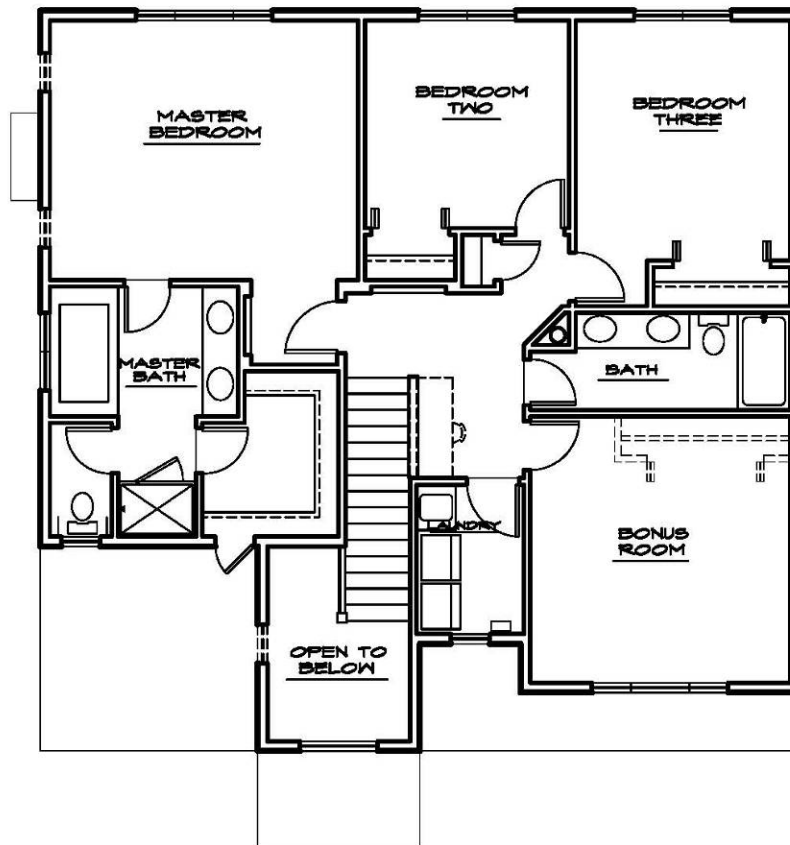

## COLUMBIA

2,224 Square Feet, Two Story, Three Bedrooms, Two and a Half Bathrooms,  
Bonus Room, Den

## COLUMBIA

2,224 Square Feet, Two Story, Three Bedrooms, Two and a Half Bathrooms, Bonus Room, Den

MAIN FLOOR PLAN

## COLUMBIA

2,224 Square Feet, Two Story, Three Bedrooms, Two and a Half Bathrooms, Bonus Room, Den

UPPER FLOOR PLAN