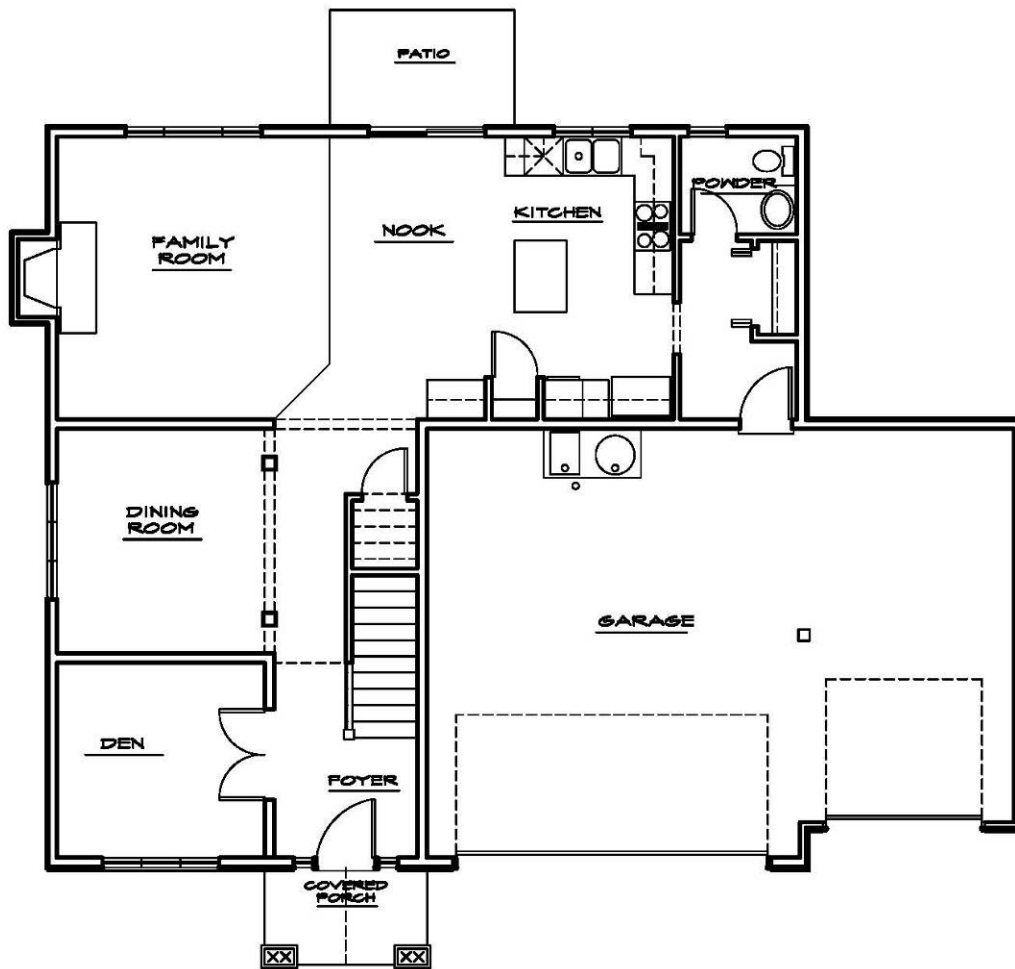

## COLUMBIA

2,224 Square Feet, Two Story, Three Bedrooms, Two and a Half Bathrooms,  
Bonus Room, Den

# IDAHO POINT

## COLUMBIA

2,224 Square Feet, Two Story, Three Bedrooms, Two and a Half Bathrooms, Bonus Room, Den

MAIN FLOOR PLAN

## COLUMBIA

2,224 Square Feet, Two Story, Three Bedrooms, Two and a Half Bathrooms, Bonus Room, Den

UPPER FLOOR PLAN